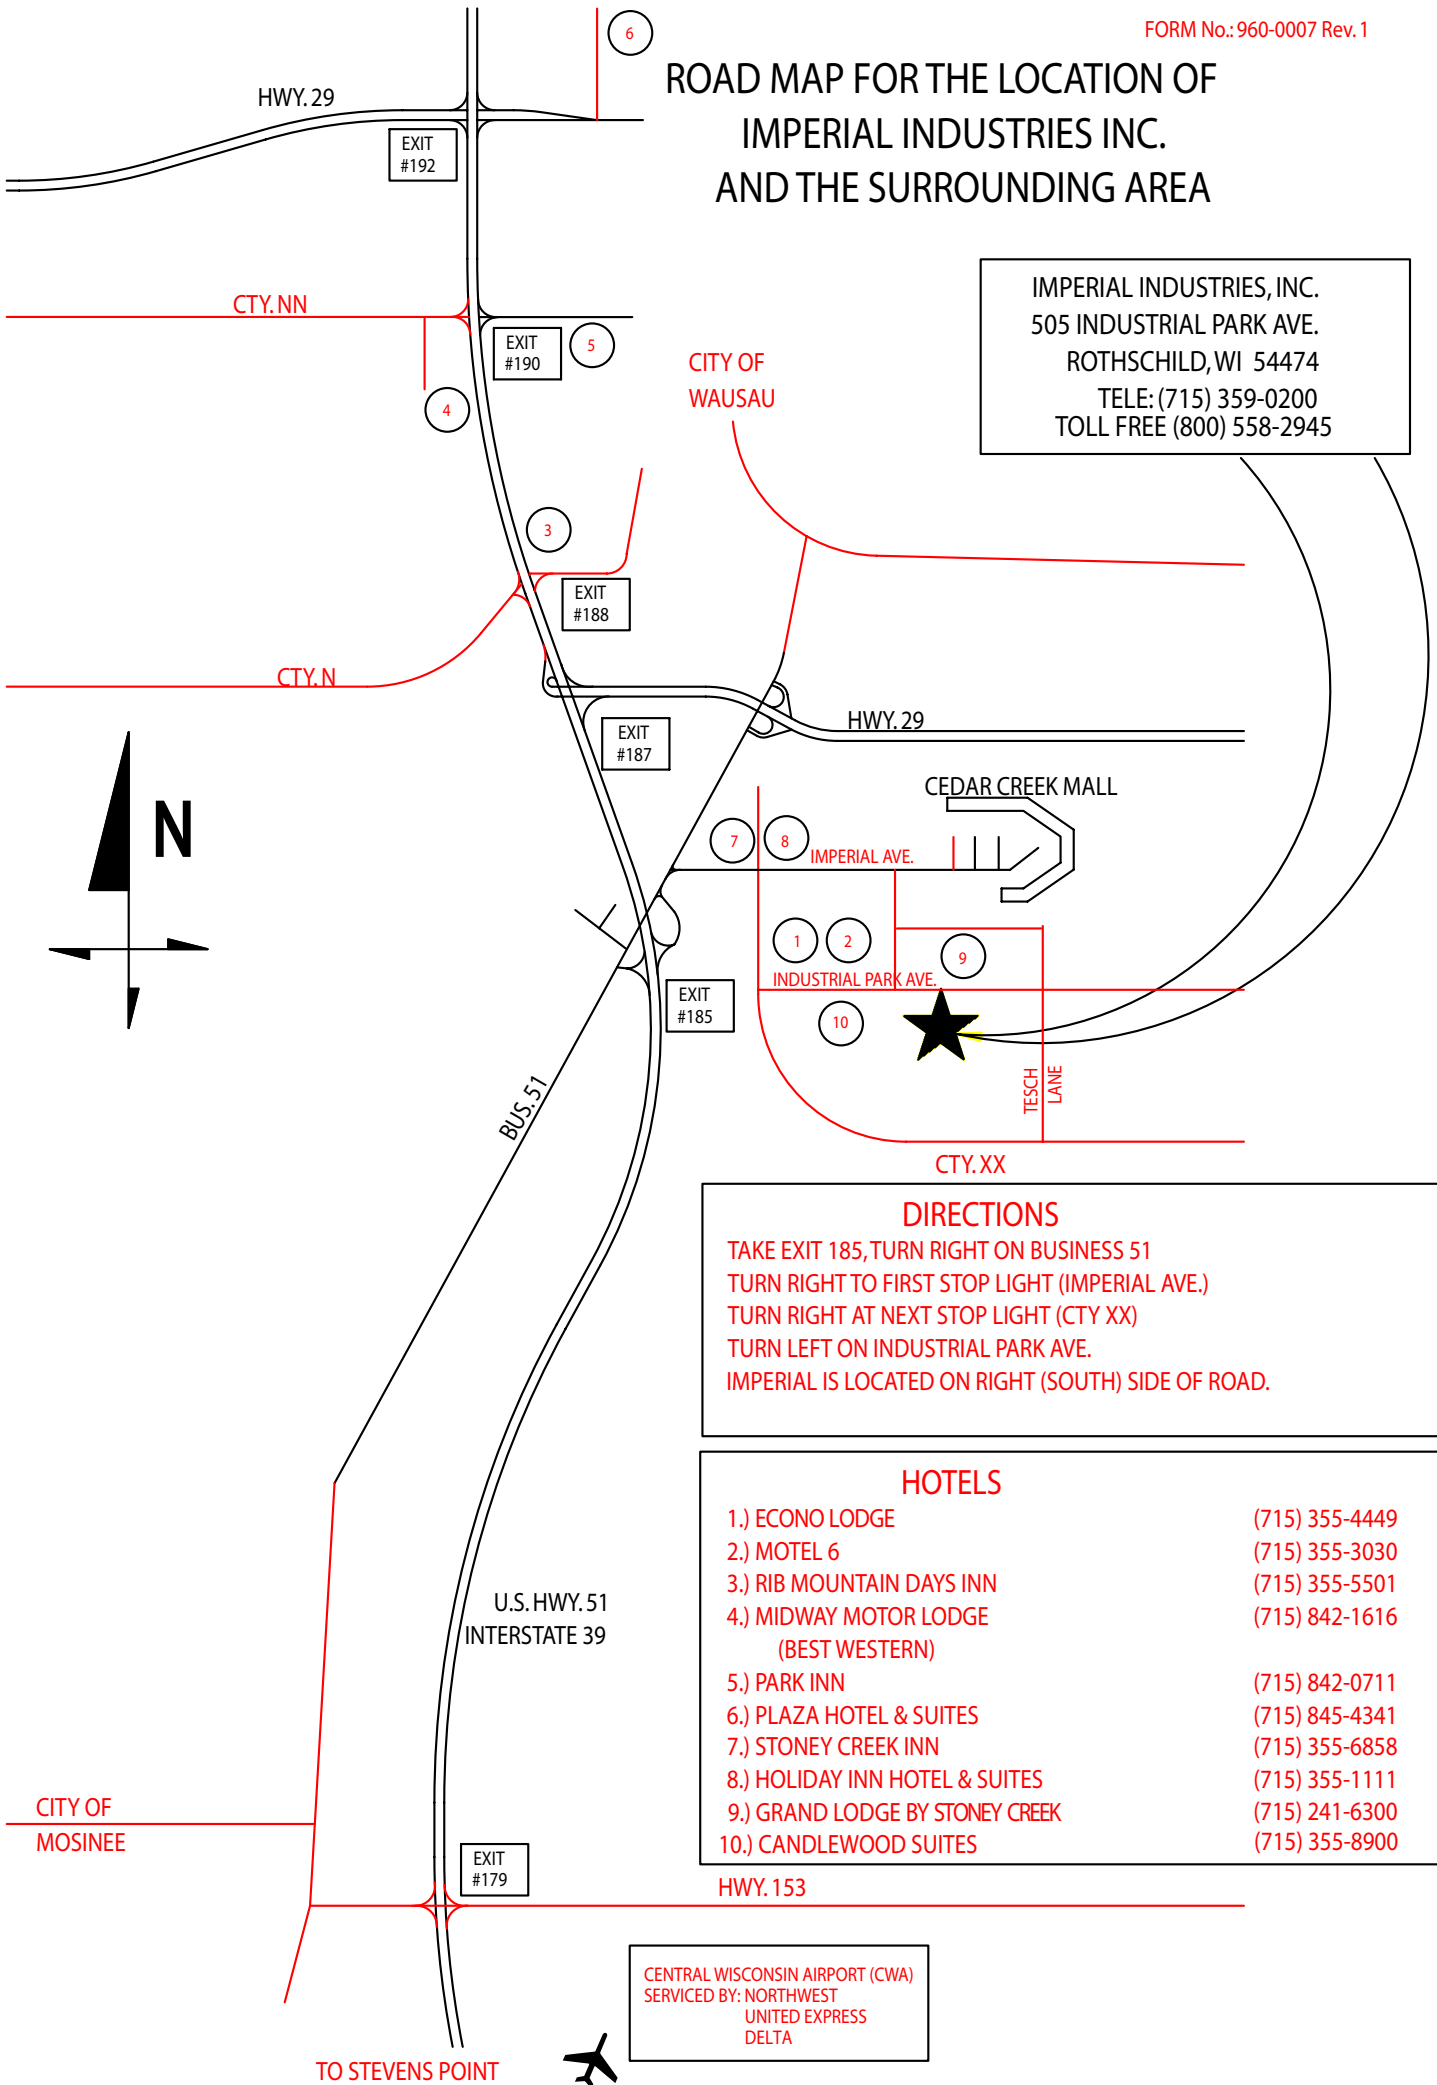

ROAD MAP FOR THE LOCATION OF IMPERIAL INDUSTRIES INC. AND THE SURROUNDING AREA

IMPERIAL INDUSTRIES, INC.
505 INDUSTRIAL PARK AVE.
ROTHSCHILD, WI 54474
TELE: (715) 359-0200
TOLL FREE (800) 558-2945

DIRECTIONS
 TAKE EXIT 185, TURN RIGHT ON BUSINESS 51
 TURN RIGHT TO FIRST STOP LIGHT (IMPERIAL AVE.)
 TURN RIGHT AT NEXT STOP LIGHT (CTY XX)
 TURN LEFT ON INDUSTRIAL PARK AVE.
 IMPERIAL IS LOCATED ON RIGHT (SOUTH) SIDE OF ROAD.

HOTELS

1.) ECONO LODGE	(715) 355-4449
2.) MOTEL 6	(715) 355-3030
3.) RIB MOUNTAIN DAYS INN	(715) 355-5501
4.) MIDWAY MOTOR LODGE (BEST WESTERN)	(715) 842-1616
5.) PARK INN	(715) 842-0711
6.) PLAZA HOTEL & SUITES	(715) 845-4341
7.) STONEY CREEK INN	(715) 355-6858
8.) HOLIDAY INN HOTEL & SUITES	(715) 355-1111
9.) GRAND LODGE BY STONEY CREEK	(715) 241-6300
10.) CANDLEWOOD SUITES	(715) 355-8900

CENTRAL WISCONSIN AIRPORT (CWA)
 SERVICED BY: NORTHWEST
 UNITED EXPRESS
 DELTA

TO STEVENS POINT