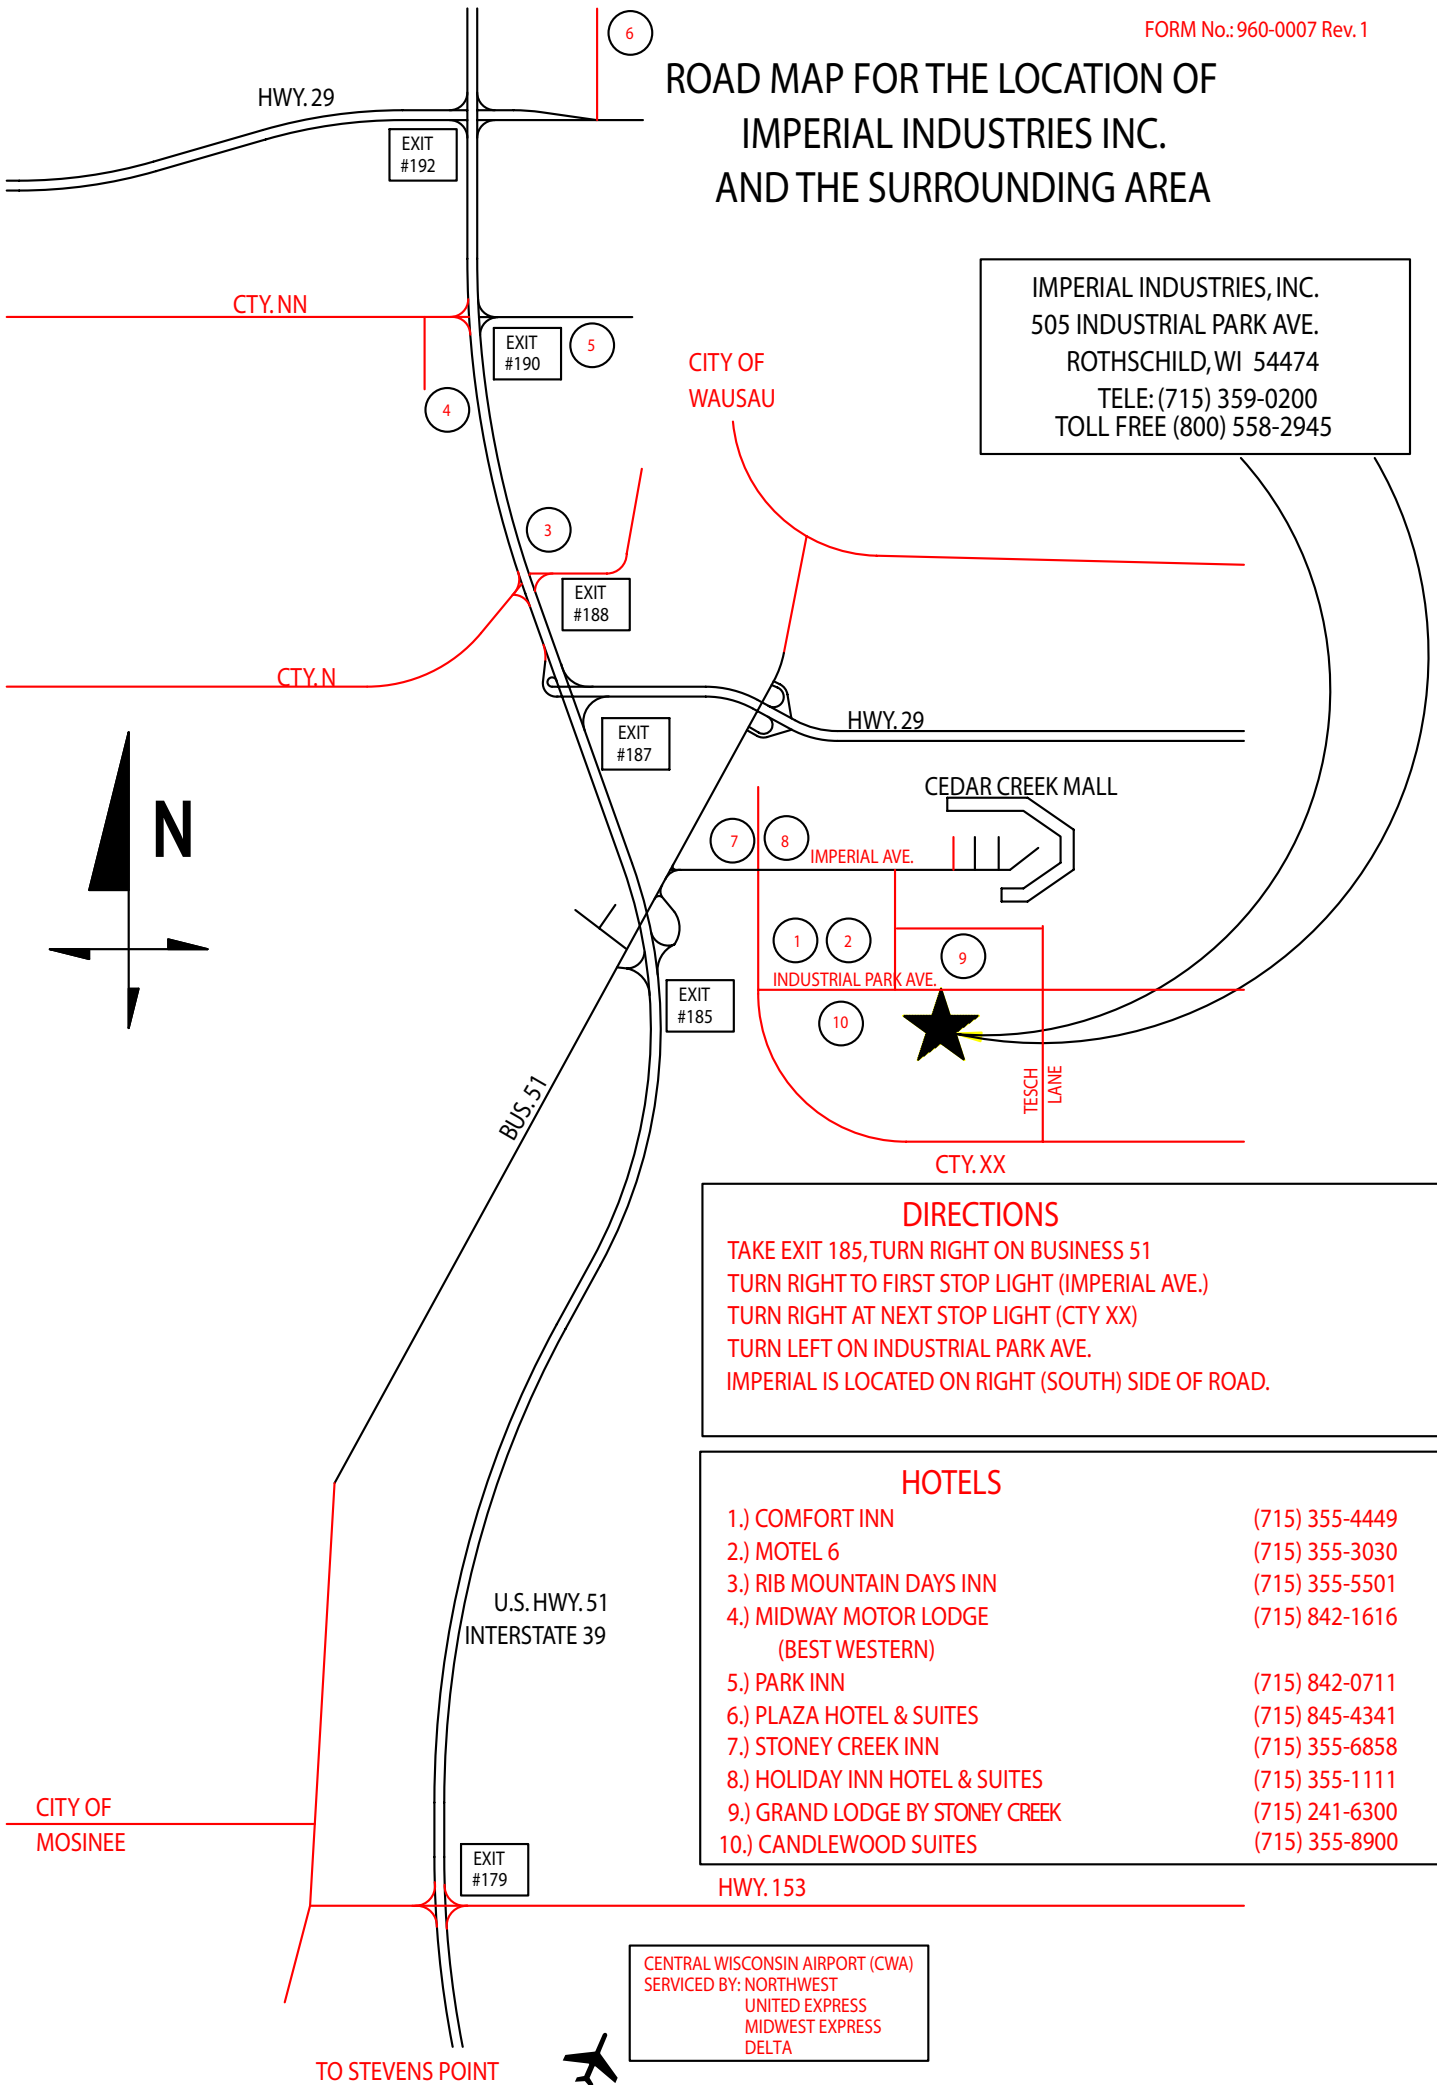

ROAD MAP FOR THE LOCATION OF IMPERIAL INDUSTRIES INC. AND THE SURROUNDING AREA

IMPERIAL INDUSTRIES, INC.
505 INDUSTRIAL PARK AVE.
ROTHSCHILD, WI 54474
TELE: (715) 359-0200
TOLL FREE (800) 558-2945

DIRECTIONS
 TAKE EXIT 185, TURN RIGHT ON BUSINESS 51
 TURN RIGHT TO FIRST STOP LIGHT (IMPERIAL AVE.)
 TURN RIGHT AT NEXT STOP LIGHT (CTY XX)
 TURN LEFT ON INDUSTRIAL PARK AVE.
 IMPERIAL IS LOCATED ON RIGHT (SOUTH) SIDE OF ROAD.

HOTELS

1.) COMFORT INN	(715) 355-4449
2.) MOTEL 6	(715) 355-3030
3.) RIB MOUNTAIN DAYS INN	(715) 355-5501
4.) MIDWAY MOTOR LODGE (BEST WESTERN)	(715) 842-1616
5.) PARK INN	(715) 842-0711
6.) PLAZA HOTEL & SUITES	(715) 845-4341
7.) STONEY CREEK INN	(715) 355-6858
8.) HOLIDAY INN HOTEL & SUITES	(715) 355-1111
9.) GRAND LODGE BY STONEY CREEK	(715) 241-6300
10.) CANDLEWOOD SUITES	(715) 355-8900

CENTRAL WISCONSIN AIRPORT (CWA)
 SERVICED BY: NORTHWEST
 UNITED EXPRESS
 MIDWEST EXPRESS
 DELTA

TO STEVENS POINT